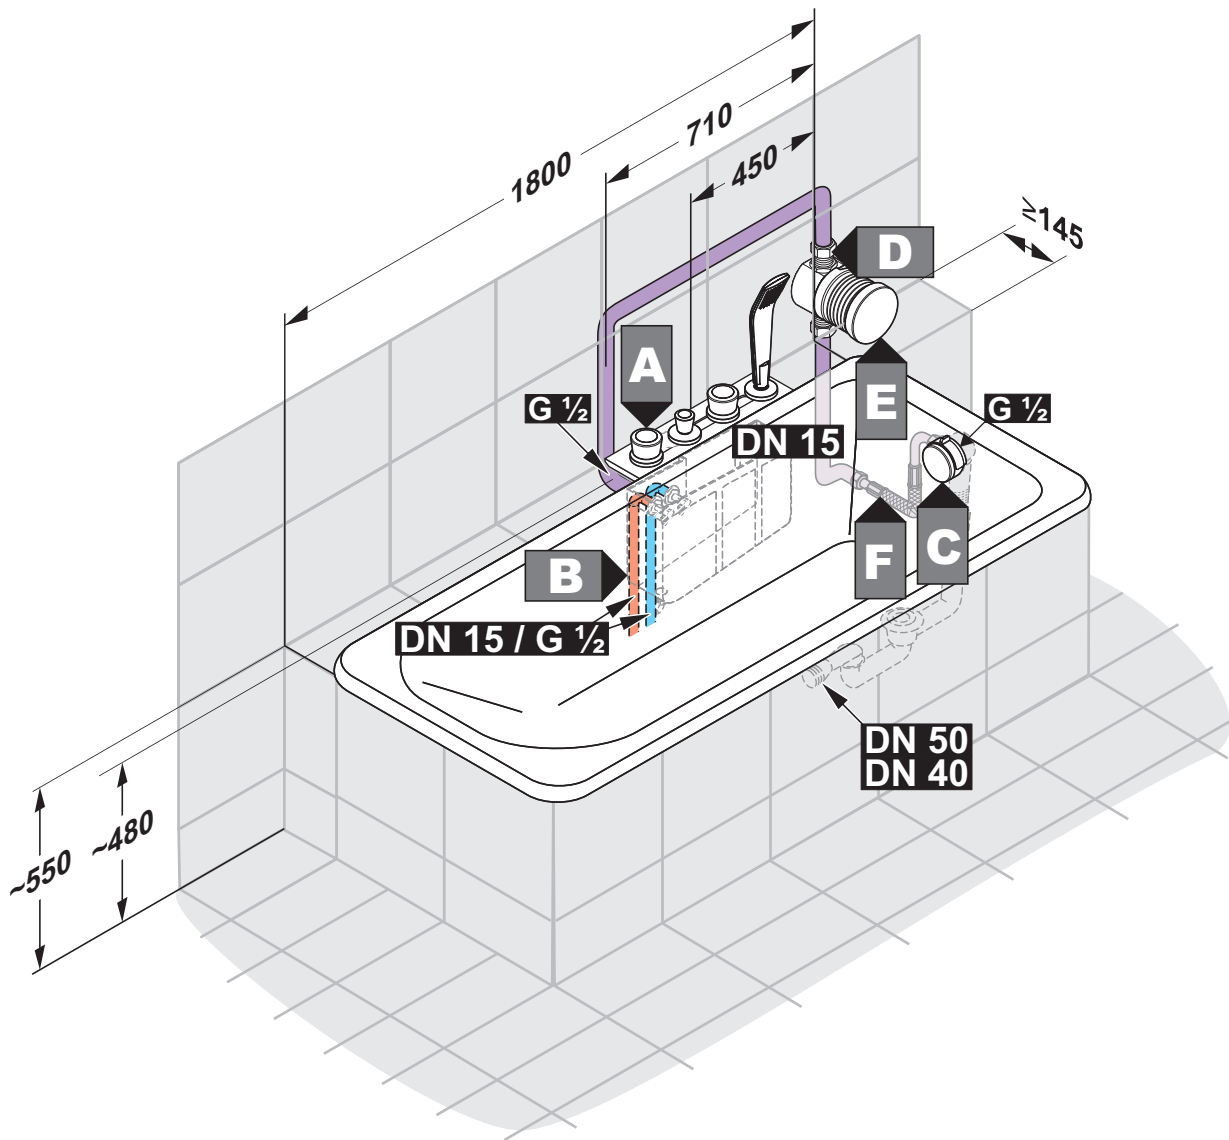

JOOP!

Installation / assembly instruction

DN 15

DN 15

DN 50

Pos.	Article number	Description
A	55426..05	bath and shower mixer DN 15
B	7479400-00	assembling set for 4 - hole mixers KLUDI ROTEXA MULTI
C	7182605-00	KLUDI ROTEXA MULTI bath filling, waste and overflow set
D	1077200-00	KLUDI ROTEXA MULTI pipe interrupter DN 15
E	82308505-00	KLUDI ROTEXA MULTI cover cap for pipe interrupter
F	6115000-00	Nirosta-pressure hose G 1/2 x G 1/2 x 600 mm