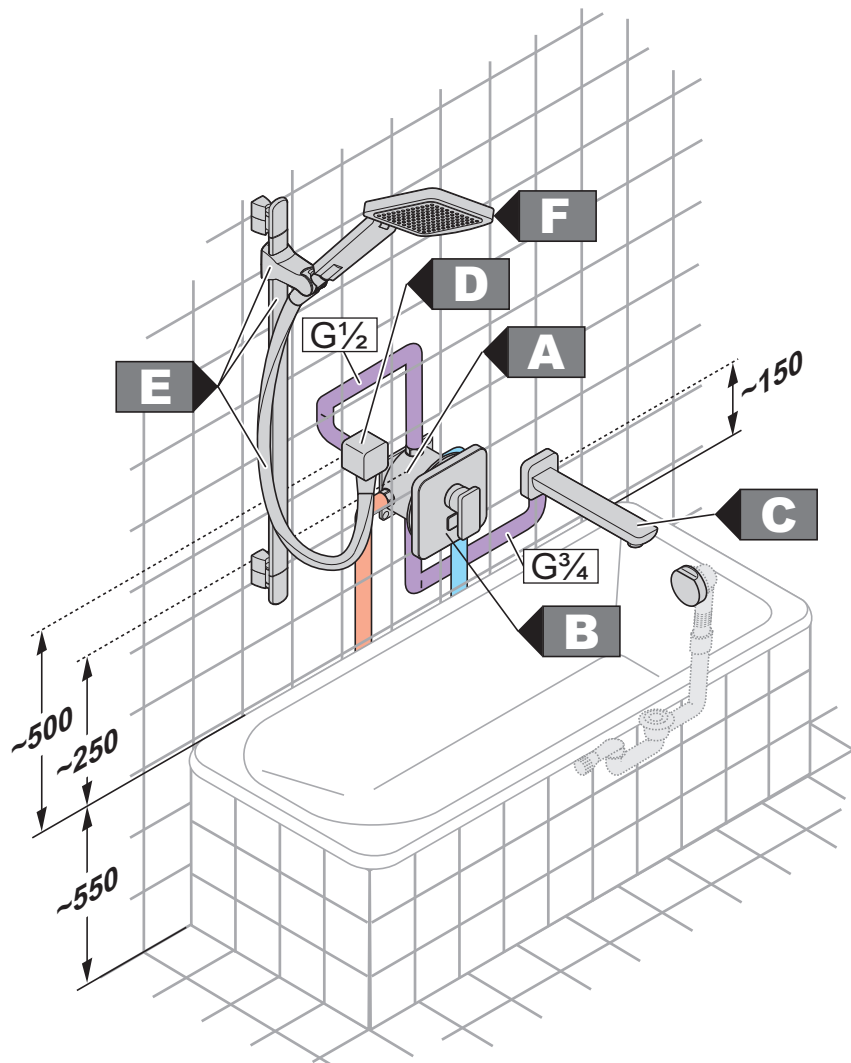

DN 15

DN 15

Pos.	Article number	Description
A	38 770 .. 75	single lever bath- and shower mixer DN 15
B	21 040 .. 00	waste and overflow set G 1½
C	71 066 .. 00	trim set
D	65 750 .. 00	bath- shower set

DN 15/20

DN 15/20

DN 15/20

Pos.	Article number	Description
A	88 011	FLEXX.BOXX CONCEALED MOUNTING SET
B	56 650 .. 40	ESPRIT CONCEALED BATH/SHOWER MIXER
C	56 503 .. 40	ESPRIT BATH FILLER 175 MM
D	56 541 .. 40	ESPRIT HOSE CONNECTION ELBOW
E	56 120 .. 40	ESPRIT WALL RAIL 900 MM
F	56 100 .. 40	ESPRIT HANDSHOWER

DN 15/20

DN 15/20

DN 15/20

Pos.	Article number	Description
A	38 960 .. 75	concealed bath/shower mixer trim set
B	88 077	FLEXX.BOXX pre- installation set
C	63 061 .. 00	wall supply DN 15
D	82 3085 .. 00	cover cap
E	21 315 .. 00	bath filling, waste and overflow set G 1½, concealed parts
F	71 826 .. 00	bath filling, waste and overflow set, trim set
G	60 830 .. 00	ZENTA 3 S shower set 620 mm
H	10 772 .. 00	pipe interrupter DN 15

- DN 15
- DN 15
- DN 50

Pos.	Article number	Description
A	52 447 05 75	KLUDI Balance single lever bath and shower mixer DN 15
B	74 802 00 00	assembling set for 3 - hole mixers
C	16 024 05	visible installation aid - trim set for 7480200-00
D	71 066 05-00	waste and overflow set - trim set