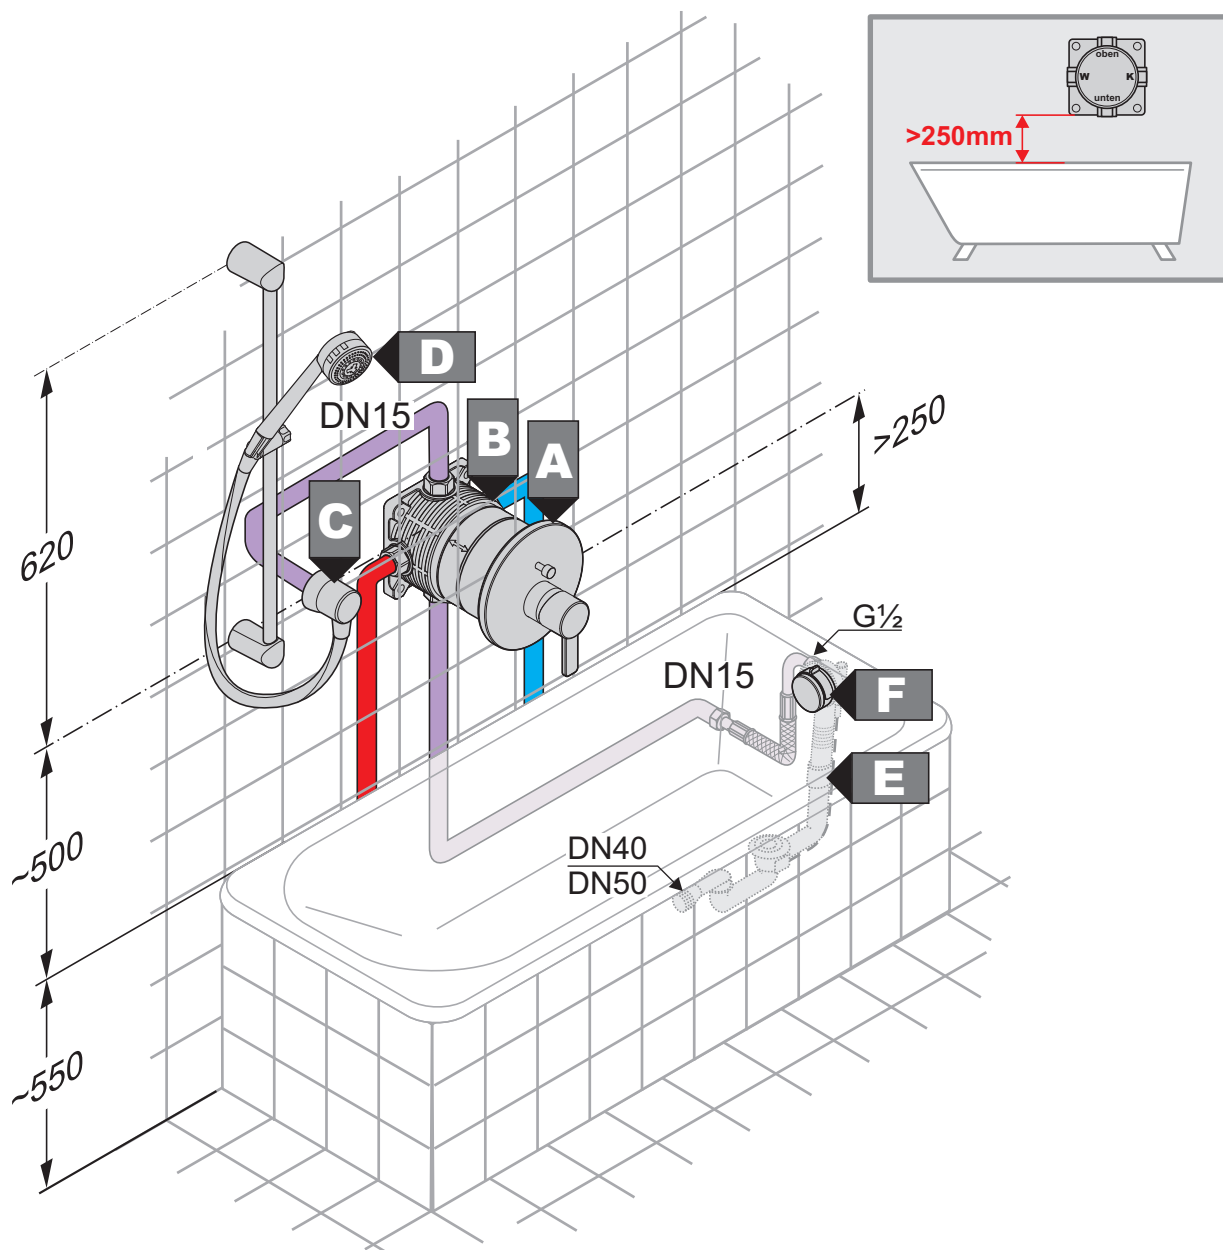

JOOP!

Installation / assembly instruction

DN 15

DN 15

DN 50

Pos.	Article number	Description
A	55426..05	bath and shower mixer DN 15
B	7479400-00	assembling set for 4 - hole mixers KLUDI ROTEXA MULTI
C	7182605-00	KLUDI ROTEXA MULTI bath filling, waste and overflow set
D	1077200-00	KLUDI ROTEXA MULTI pipe interrupter DN 15
E	82308505-00	KLUDI ROTEXA MULTI cover cap for pipe interrupter
F	6115000-00	Nirosta-pressure hose G 1/2 x G 1/2 x 600 mm

Installation / assembly instruction — FLEXX.BOXX protected against back flow

DN 15/20

DN 15/20

DN 15/20

Pos.	Article number	Description
A	38 667 .. 75	KLUDI ZENTA concealed bath/shower mixer, trim set
B	88 075	concealed bath/shower mixer DN 20, protected against back flow
C	63 061 .. 00	wall supply DN 15
D	60 830 .. 00	KLUDI ZENTA shower set
E	21 315 .. 00	bath filling, waste and overflow set G 1½
F	71 826 .. 00	bath filling, waste and overflow set

Installation / assembly instruction — FLEXX.BOXX protected against back flow

DN 15/20

DN 15/20

DN 15/20

Pos.	Article number	Description
A	38 967 .. 75	KLUDI O- CEAN concealed bath/shower mixer, trim set
B	88 075	concealed bath/shower mixer DN 20, protected against back flow
C	63 061 .. 00	wall supply DN 15
D	60 830 .. 00	KLUDI ZENTA shower set
E	21 315 .. 00	bath filling, waste and overflow set G 1½
F	71 826 .. 00	bath filling, waste and overflow set

- DN 15/20
- DN 15/20
- DN 15/20

Pos.	Article number	Description
A	57 140 05	NEW WAVE shower set
B1	88 077	FLEXX.BOXX pre- installation set
B2	33 434	concealed bath/shower mixer DN 15
C	57 513 .. 75	concealed bath/shower mixer, trim set
D		wall spout DN 20
E	57 056 05	waste and overflow set
F	21 040 00	waste and overflow set G 1½