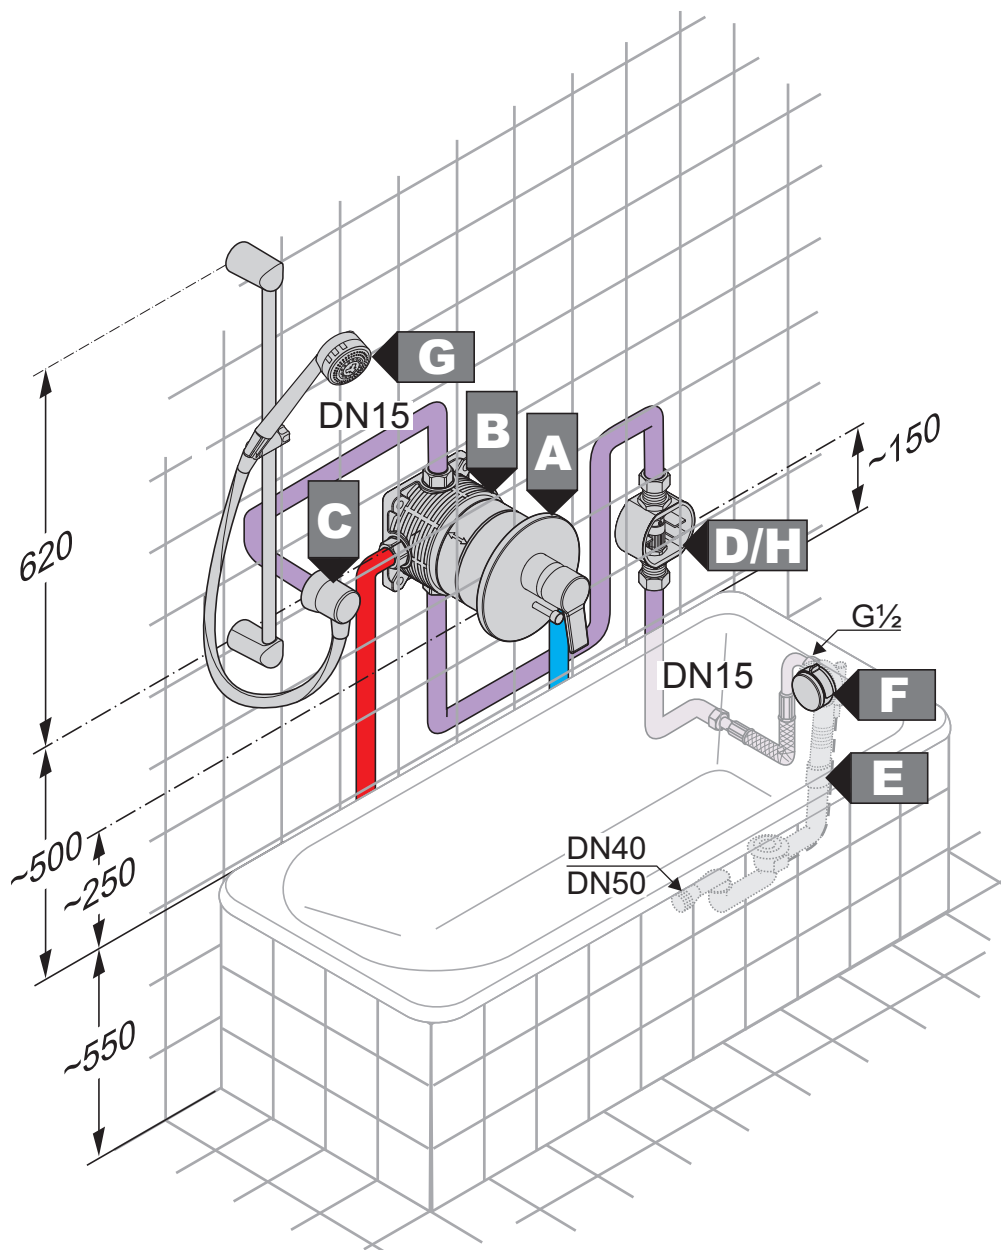

DN 15

DN 15

Pos.	Article number	Description
A	38 770 .. 75	single lever bath- and shower mixer DN 15
B	21 040 .. 00	waste and overflow set G 1½
C	71 066 .. 00	trim set
D	65 750 .. 00	bath- shower set

DN 15/20

DN 15/20

DN 15/20

Pos.	Article number	Description
A	88 011	FLEXX.BOXX CONCEALED MOUNTING SET
B	56 650 .. 40	ESPRIT CONCEALED BATH/SHOWER MIXER
C	56 503 .. 40	ESPRIT BATH FILLER 175 MM
D	56 541 .. 40	ESPRIT HOSE CONNECTION ELBOW
E	56 120 .. 40	ESPRIT WALL RAIL 900 MM
F	56 100 .. 40	ESPRIT HANDSHOWER

DN 15/20

DN 15/20

DN 15/20

Pos.	Article number	Description
A	38 960 .. 75	concealed bath/shower mixer trim set
B	88 077	FLEXX.BOXX pre- installation set
C	63 061 .. 00	wall supply DN 15
D	82 3085 .. 00	cover cap
E	21 315 .. 00	bath filling, waste and overflow set G 1½, concealed parts
F	71 826 .. 00	bath filling, waste and overflow set, trim set
G	60 830 .. 00	ZENTA 3 S shower set 620 mm
H	10 772 .. 00	pipe interrupter DN 15

- DN 15
- DN 15
- DN 50

Pos.	Article number	Description
A	52 447 05 75	KLUDI Balance single lever bath and shower mixer DN 15
B	74 802 00 00	assembling set for 3 - hole mixers
C	16 024 05	visible installation aid - trim set for 7480200-00
D	71 066 05-00	waste and overflow set - trim set