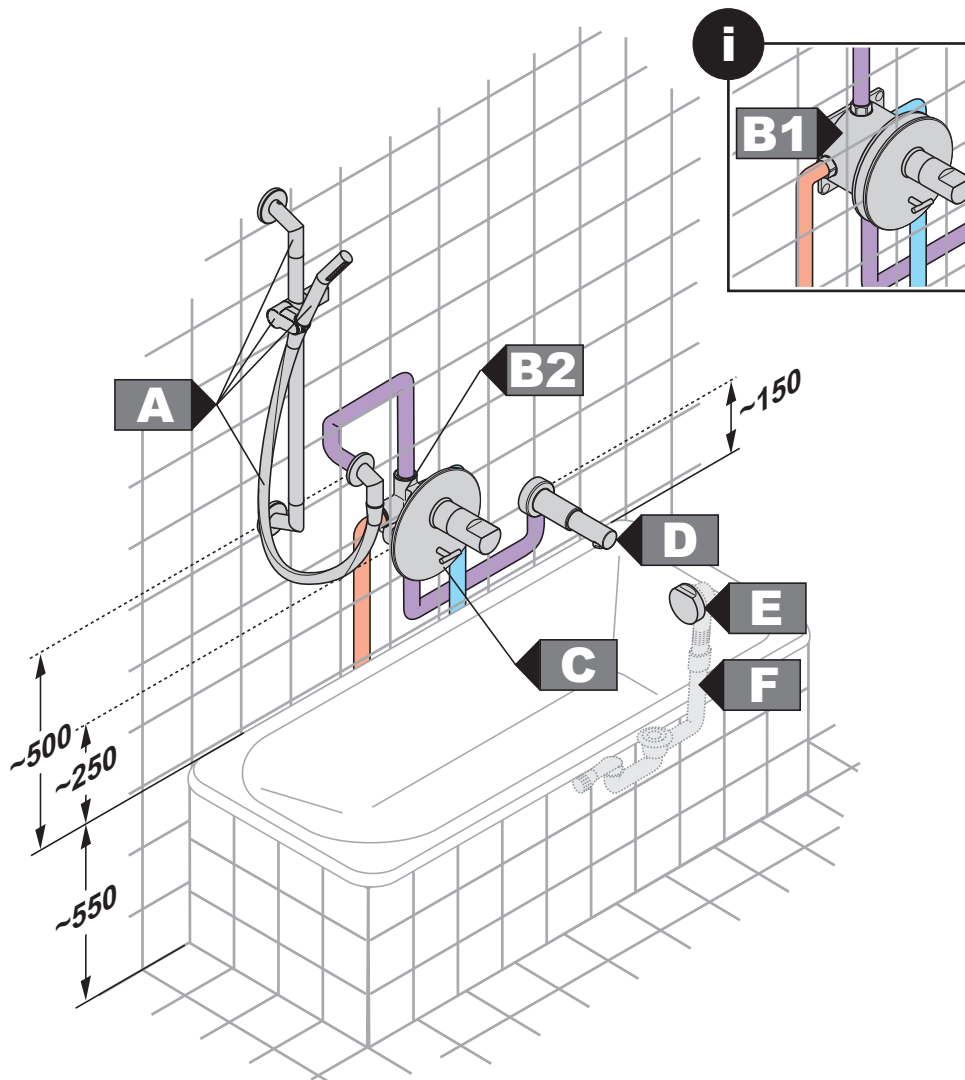

Installation / assembly instruction — FLEXX.BOXX protected against back flow

DN 15/20

DN 15/20

DN 15/20

Pos.	Article number	Description
A	38 967 .. 75	KLUDI O- CEAN concealed bath/shower mixer, trim set
B	88 075	concealed bath/shower mixer DN 20, protected against back flow
C	63 061 .. 00	wall supply DN 15
D	60 830 .. 00	KLUDI ZENTA shower set
E	21 315 .. 00	bath filling, waste and overflow set G 1½
F	71 826 .. 00	bath filling, waste and overflow set

- DN 15/20
- DN 15/20
- DN 15/20

Pos.	Article number	Description
A	57 140 05	NEW WAVE shower set
B1	88 077	FLEXX.BOXX pre- installation set
B2	33 434	concealed bath/shower mixer DN 15
C	57 513 .. 75	concealed bath/shower mixer, trim set
D		wall spout DN 20
E	57 056 05	waste and overflow set
F	21 040 00	waste and overflow set G 1½