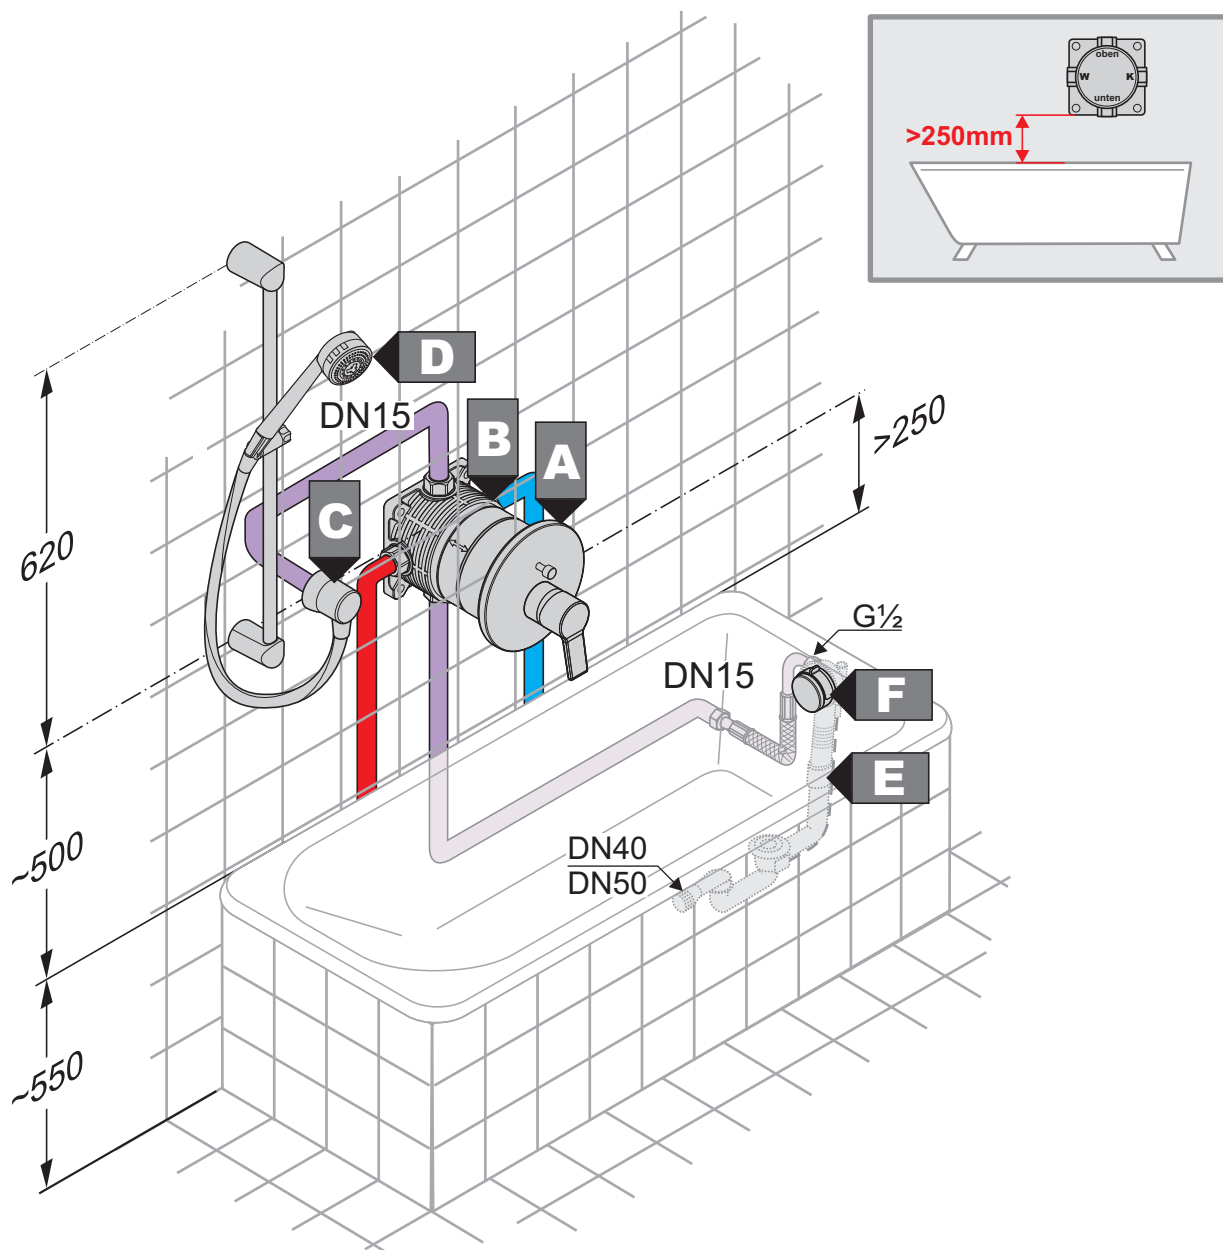

JOOP!

Installation / assembly instruction

DN 15

DN 15

DN 50

Pos.	Article number	Description
A	55426..05	bath and shower mixer DN 15
B	7479400-00	assembling set for 4 - hole mixers KLUDI ROTEXA MULTI
C	7182605-00	KLUDI ROTEXA MULTI bath filling, waste and overflow set
D	1077200-00	KLUDI ROTEXA MULTI pipe interrupter DN 15
E	82308505-00	KLUDI ROTEXA MULTI cover cap for pipe interrupter
F	6115000-00	Nirosta-pressure hose G 1/2 x G 1/2 x 600 mm

Installation / assembly instruction — FLEXX.BOXX protected against back flow

DN 15/20

DN 15/20

DN 15/20

Pos.	Article number	Description
A	38 667 .. 75	KLUDI ZENTA concealed bath/shower mixer, trim set
B	88 075	concealed bath/shower mixer DN 20, protected against back flow
C	63 061 .. 00	wall supply DN 15
D	60 830 .. 00	KLUDI ZENTA shower set
E	21 315 .. 00	bath filling, waste and overflow set G 1½
F	71 826 .. 00	bath filling, waste and overflow set

Installation / assembly instruction — FLEXX.BOXX protected against back flow

DN 15/20

DN 15/20

DN 15/20

Pos.	Article number	Description
A	38 967 .. 75	KLUDI O- CEAN concealed bath/shower mixer, trim set
B	88 075	concealed bath/shower mixer DN 20, protected against back flow
C	63 061 .. 00	wall supply DN 15
D	60 830 .. 00	KLUDI ZENTA shower set
E	21 315 .. 00	bath filling, waste and overflow set G 1½
F	71 826 .. 00	bath filling, waste and overflow set

- DN 15/20
- DN 15/20
- DN 15/20

Pos.	Article number	Description
A	57 140 05	NEW WAVE shower set
B1	88 077	FLEXX.BOXX pre- installation set
B2	33 434	concealed bath/shower mixer DN 15
C	57 513 .. 75	concealed bath/shower mixer, trim set
D		wall spout DN 20
E	57 056 05	waste and overflow set
F	21 040 00	waste and overflow set G 1½