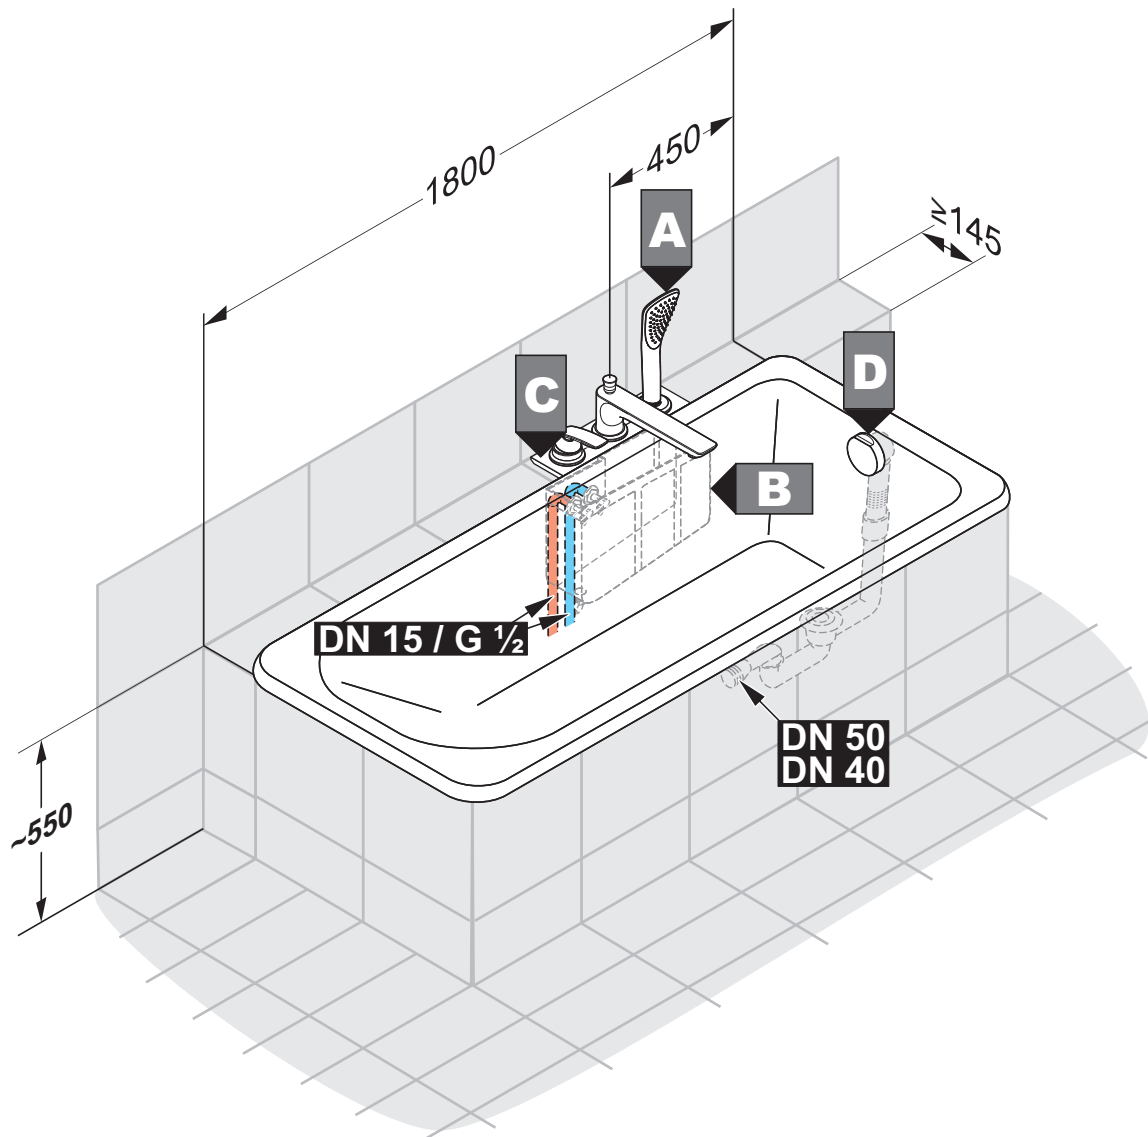

DN 15

DN 15

Pos.	Article number	Description
A	38 770 .. 75	single lever bath- and shower mixer DN 15
B	21 040 .. 00	waste and overflow set G 1½
C	71 066 .. 00	trim set
D	65 750 .. 00	bath- shower set

DN 15/20

DN 15/20

DN 15/20

Pos.	Article number	Description
A	88 011	FLEXX.BOXX CONCEALED MOUNTING SET
B	56 650 .. 40	ESPRIT CONCEALED BATH/SHOWER MIXER
C	56 503 .. 40	ESPRIT BATH FILLER 175 MM
D	56 541 .. 40	ESPRIT HOSE CONNECTION ELBOW
E	56 120 .. 40	ESPRIT WALL RAIL 900 MM
F	56 100 .. 40	ESPRIT HANDSHOWER

DN 15/20

DN 15/20

DN 15/20

Pos.	Article number	Description
A	38 960 .. 75	concealed bath/shower mixer trim set
B	88 077	FLEXX.BOXX pre- installation set
C	63 061 .. 00	wall supply DN 15
D	82 3085 .. 00	cover cap
E	21 315 .. 00	bath filling, waste and overflow set G 1½, concealed parts
F	71 826 .. 00	bath filling, waste and overflow set, trim set
G	60 830 .. 00	ZENTA 3 S shower set 620 mm
H	10 772 .. 00	pipe interrupter DN 15

- DN 15
- DN 15
- DN 50

Pos.	Article number	Description
A	52 447 05 75	KLUDI Balance single lever bath and shower mixer DN 15
B	74 802 00 00	assembling set for 3 - hole mixers
C	16 024 05	visible installation aid - trim set for 7480200-00
D	71 066 05-00	waste and overflow set - trim set